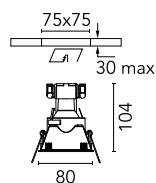

Easy Kap 80 Square Fixed

■ 03.4209.BU - Blue

Recessed luminaire with main voltage source. Installation frame not necessary.