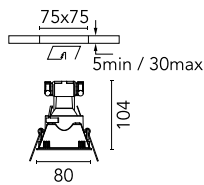

Easy Kap 80 Square Fixed

03.4209.B1 - White

Recessed luminaire with main voltage source. Installation frame not necessary.