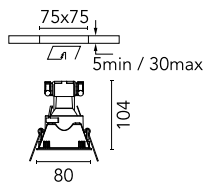

Easy Kap 80 Square Fixed

■ 03.4209.74 - Black

Recessed luminaire with main voltage source. Installation frame not necessary.

Main specifications

Lamp category	LED retrofit
Mountings	Ceiling recessed
Environment	Indoor dry location

Optical

Lighting type	Direct
Lamp type	PAR16
Light distribution	Symmetric

Electrical

Frequency (Hz)	50/60
Lamp holder	GU10
Emergency	Without
Insulation class	II

Physical

Color	Black
Orientation	Fixed
Trim	yes
Recessed depth (mm)	155
Weight (kg)	0.12