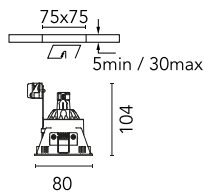

## Easy Kap 80 Square Fixed

■ 03.4208.CU - Copper

Recessed 12V lamp luminaire. Remote transformer not included. Installation frame not necessary.

Recessed 12V lamp luminaire. Remote transformer not included. Installation frame not necessary.

### Main specifications

<b>Number of heads</b>	1	<b>Environment</b>	Indoor dry location
<b>Lamp category</b>	Halogen, LED retrofit		
<b>Power (W)</b>	50W Max		
<b>Net lumen (lm)</b>	687		
<b>Mountings</b>	Ceiling recessed		

### Physical

<b>Color</b>	Copper
<b>Orientation</b>	Fixed
<b>Trim</b>	yes
<b>Recessed depth (mm)</b>	130
<b>Weight (kg)</b>	0.12