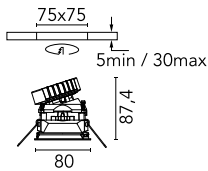

Easy Kap 80 Square Adjustable Optic Spot - Dim-To-Warm

■ 03.4293.GL.LE - Gold

Recessed luminaire with LED light source. 220-240V & dimmable 1-10V power supply included.

Recessed luminaire with LED light source. 220-240V & dimmable 1-10V power supply included.

Main specifications

Number of heads	1	Net lumen (lm)	728
Lamp category	LED	Mountings	Ceiling recessed
Power (W)	13W	Environment	Indoor dry location
CCT (K)	2850K-1800K		
CRI	95		

Optical

Lighting type	Direct
LED type	LED array
Light distribution	Symmetric
Optical type	Spot
Beam angle (°)	18
Beam angle C90-270 (°)	20
Efficiency (lm/W)	56

Beam Angle: 18°

h(m) E(lx) D(m)

1 2635 0.32

2 659 0.63

3 293 0.95

4 165 1.26

5 105 1.58

Luminous flux luminaire
728 lm (EXTREME CUT OFF)