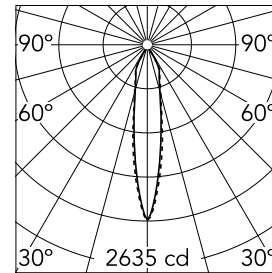

Main specifications

Number of heads	1	Net lumen (lm)	728
Lamp category	LED	Mountings	Ceiling recessed
Power (W)	13W	Environment	Indoor dry location
CCT (K)	2850K-1800K		
CRI	95		

Optical

Lighting type	Direct
LED type	LED array
Light distribution	Symmetric
Optical type	Spot
Beam angle (°)	18
Beam angle C90-270 (°)	20
Efficiency (lm/W)	56

Beam Angle: 18°

h(m) E(lx) D(m)

1 2635 0.32

2 659 0.63

3 293 0.95

4 165 1.26

5 105 1.58

Luminous flux luminaire
728 lm (EXTREME CUT OFF)