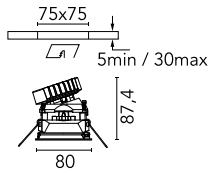

Easy Kap 80 Square Adjustable Optic Spot - Dim-To-Warm

■ 03.4293.BU.LE - Blue

Recessed luminaire with LED light source. 220-240V & dimmable 1-10V power supply included.

Recessed luminaire with LED light source. 220-240V & dimmable 1-10V power supply included.

Main specifications

Number of heads	1	Net lumen (lm)	684
Lamp category	LED	Mountings	Ceiling recessed
Power (W)	13W	Environment	Indoor dry location
CCT (K)	2850K-1800K		
CRI	95		

Optical

Lighting type	Direct
LED type	LED array
Light distribution	Symmetric
Optical type	Spot
Beam angle (°)	18
Beam angle C90-270 (°)	20
Efficiency (lm/W)	52

Beam Angle:	18°		
h(m)	E(lx)	D(m)	
1	2531	0.31	
2	633	0.63	
3	281	0.94	
4	158	1.26	
5	101	1.57	

Luminous flux luminaire
684 lm (EXTREME CUT OFF)

Electrical

Frequency (Hz)	50/60	Driver type	Dimmable 1-10V
Voltage (V)	33.00	Emergency	Without
Current (mA)	300	Insulation class	II
Dimmable	Yes		
Driver	Remote included		

Physical

Color	Blue	Tilt (°)	20
Orientation	Adjustable	Rotation (°)	360
Trim	yes		
Recessed depth (mm)	91		
Weight (kg)	0.24		

Note

For 110V PSU versions, please consult with the front office. Installation frame not necessary. Diffusing lens included.