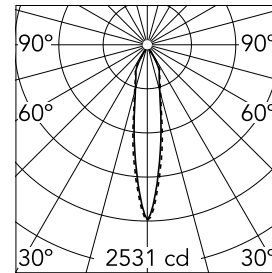

Easy Kap 80 Square Adjustable Optic Spot - Dim-To-Warm

■ 03.4293.BU.LE - Blue

Recessed luminaire with LED light source. 220-240V & dimmable 1-10V power supply included.

Recessed luminaire with LED light source. 220-240V & dimmable 1-10V power supply included.

Main specifications

Number of heads	1	Net lumen (lm)	684
Lamp category	LED	Mountings	Ceiling recessed
Power (W)	13W	Environment	Indoor dry location
CCT (K)	2850K-1800K		
CRI	95		

Optical

Lighting type	Direct
LED type	LED array
Light distribution	Symmetric
Optical type	Spot
Beam angle (°)	18
Beam angle C90-270 (°)	20
Efficiency (lm/W)	52

Beam Angle:	18°		
h(m)	E(lx)	D(m)	
1	2531	0.31	
2	633	0.63	
3	281	0.94	
4	158	1.26	
5	101	1.57	

Luminous flux luminaire
684 lm (EXTREME CUT OFF)

Electrical

Frequency (Hz)	50/60	Driver type	Dimmable 1-10V
Voltage (V)	33.00	Emergency	Without
Current (mA)	300	Insulation class	II
Dimmable	Yes		
Driver	Remote included		

Physical

Color	Blue	Tilt (°)	20
Orientation	Adjustable	Rotation (°)	360
Trim	yes		
Recessed depth (mm)	91		
Weight (kg)	0.24		

Note

For 110V PSU versions, please consult with the front office. Installation frame not necessary. Diffusing lens included.