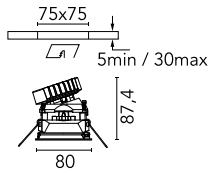

### Main specifications

<b>Number of heads</b>	1	<b>Net lumen (lm)</b>	685
<b>Lamp category</b>	LED	<b>Mountings</b>	Ceiling recessed
<b>Power (W)</b>	13W	<b>Environment</b>	Indoor dry location
<b>CCT (K)</b>	2850K-1800K		
<b>CRI</b>	95		

Beam Angle: 18°

h(m)	E(lx)	D(m)
1	2528	0.31
2	632	0.63
3	281	0.94
4	158	1.25
5	101	1.57

Luminous flux luminaire  
685 lm (EXTREME CUT OFF)

### Physical

<b>Color</b>	Black	<b>Tilt (°)</b>	20
<b>Orientation</b>	Adjustable	<b>Rotation (°)</b>	360
<b>Trim</b>	yes		
<b>Recessed depth (mm)</b>	91		
<b>Weight (kg)</b>	0.24		