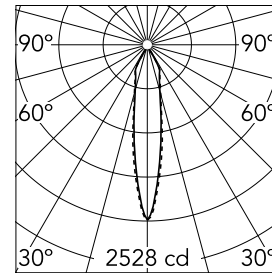

### Main specifications

<b>Number of heads</b>	1	<b>Net lumen (lm)</b>	685
<b>Lamp category</b>	LED	<b>Mountings</b>	Ceiling recessed
<b>Power (W)</b>	13W	<b>Environment</b>	Indoor dry location
<b>CCT (K)</b>	2850K-1800K		
<b>CRI</b>	95		

### Optical

<b>Lighting type</b>	Direct
<b>LED type</b>	LED array
<b>Light distribution</b>	Symmetric
<b>Optical type</b>	Spot
<b>Beam angle (°)</b>	18
<b>Beam angle C90-270 (°)</b>	19
<b>Efficiency (lm/W)</b>	52

Beam Angle: 18°

h(m)	E(lx)	D(m)
1	2528	0.31
2	632	0.63
3	281	0.94
4	158	1.25
5	101	1.57

Luminous flux luminaire  
685 lm (EXTREME CUT OFF)

### Physical

<b>Color</b>	Black	<b>Tilt (°)</b>	20
<b>Orientation</b>	Adjustable	<b>Rotation (°)</b>	360
<b>Trim</b>	yes		
<b>Recessed depth (mm)</b>	91		
<b>Weight (kg)</b>	0.24		