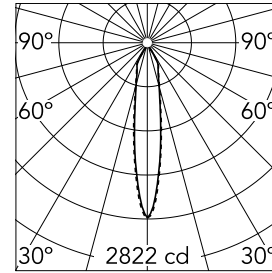

Easy Kap 80 Square Adjustable Optic Spot

03.4294.GL - Gold

Recessed luminaire with LED light source. Power supply not included. Installation frame not necessary.

Main specifications

Number of heads	1	Net lumen (lm)	722
Lamp category	LED	Mountings	Ceiling recessed
Power (W)	9.2W	Environment	Indoor dry location
CCT (K)	2700K		
CRI	90		

Optical

Lighting type	Direct
LED type	LED array
Light distribution	Symmetric
Optical type	Spot
Beam angle (°)	17
Beam angle C90-270 (°)	18
Efficiency (lm/W)	78

Beam Angle:	17°		
	h(m)	E(lx)	D(m)
	1	2822	0.31
	2	706	0.62
	3	314	0.92
	4	176	1.23
	5	113	1.54

Physical

Color	Gold	Tilt (°)	20
Orientation	Adjustable	Rotation (°)	360
Trim	yes		
Recessed depth (mm)	91		
Weight (kg)	0.24		

Note

Diffusing lens included

Easy Kap 80 Square Adjustable Optic Spot

Continuous current power supply of 13-20W, 110/240V – 50/60Hz with power current selected through adjustable 300 mA – 15W / 350 mA – 18W / 400/450/500/550/600/650/700/750/800/850/900 mA – 15W. switch. 0/1-10V or push dimming
60.9188