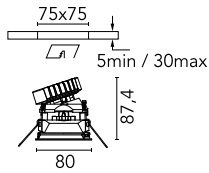

Easy Kap 80 Square Adjustable Optic Spot

03.4294.GL - Gold

Recessed luminaire with LED light source. Power supply not included. Installation frame not necessary.

Main specifications

Number of heads	1	Net lumen (lm)	722
Lamp category	LED	Mountings	Ceiling recessed
Power (W)	9.2W	Environment	Indoor dry location
CCT (K)	2700K		
CRI	90		

Optical

Lighting type	Direct
LED type	LED array
Light distribution	Symmetric
Optical type	Spot
Beam angle (°)	17
Beam angle C90-270 (°)	18
Efficiency (lm/W)	78

Beam Angle:	17°		
	h(m)	E(lx)	D(m)
	1	2822	0.31
	2	706	0.62
	3	314	0.92
	4	176	1.23
	5	113	1.54

Physical

Color	Gold	Tilt (°)	20
Orientation	Adjustable	Rotation (°)	360
Trim	yes		
Recessed depth (mm)	91		
Weight (kg)	0.24		

Note

Diffusing lens included

Easy Kap 80 Square Adjustable Optic Spot

Continuous current power supply of 13-20W, 110/240V – 50/60Hz with power current selected through adjustable 300 mA – 15W / 350 mA – 18W / 400/450/500/550/600/650/700/750/800/850/900 mA – 15W. switch. 0/1-10V or push dimming
60.9188