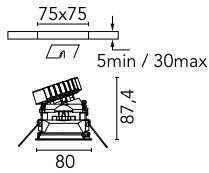

Easy Kap 80 Square Adjustable Optic Spot

03.4293.GL - Gold

Recessed luminaire with LED light source. Power supply not included. Installation frame not necessary.

Main specifications

Number of heads	1	Net lumen (lm)	642
Lamp category	LED	Mountings	Ceiling recessed
Power (W)	9.2W	Environment	Indoor dry location
CCT (K)	3000K		
CRI	90		

Optical

Lighting type	Direct
LED type	LED array
Light distribution	Symmetric
Optical type	Spot
Beam angle (°)	17
Beam angle C90-270 (°)	18
Efficiency (lm/W)	69

Beam Angle:	17°		
h(m)	E(lx)	D(m)	
1	2509	0.31	
2	627	0.62	
3	279	0.92	
4	157	1.23	
5	100	1.54	