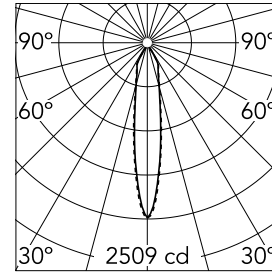

Easy Kap 80 Square Adjustable Optic Spot

03.4293.GL - Gold

Recessed luminaire with LED light source. Power supply not included. Installation frame not necessary.

Main specifications

Number of heads	1	Net lumen (lm)	642
Lamp category	LED	Mountings	Ceiling recessed
Power (W)	9.2W	Environment	Indoor dry location
CCT (K)	3000K		
CRI	90		

Optical

Lighting type	Direct
LED type	LED array
Light distribution	Symmetric
Optical type	Spot
Beam angle (°)	17
Beam angle C90-270 (°)	18
Efficiency (lm/W)	69

Beam Angle:	17°		
h(m)	E(lx)	D(m)	
1	2509	0.31	
2	627	0.62	
3	279	0.92	
4	157	1.23	
5	100	1.54	