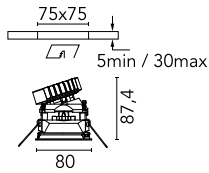

Easy Kap 80 Square Adjustable Optic Spot

■ 03.4293.74 - Black

Recessed luminaire with LED light source. Power supply not included. Installation frame not necessary.

Main specifications

Number of heads	1	Net lumen (lm)	702
Lamp category	LED	Mountings	Ceiling recessed
Power (W)	9.2W	Environment	Indoor dry location
CCT (K)	3000K		
CRI	90		

Optical

Lighting type	Direct
LED type	LED array
Light distribution	Symmetric
Optical type	Spot
Beam angle (°)	18
Beam angle C90-270 (°)	18
Efficiency (lm/W)	76

Beam Angle:	18°		
h(m)	E(lx)	D(m)	
1	2772	0.31	
2	693	0.62	
3	308	0.93	
4	173	1.24	
5	111	1.54	

Physical

Color	Black	Tilt (°)	20
Orientation	Adjustable	Rotation (°)	360
Trim	yes		
Recessed depth (mm)	91		
Weight (kg)	0.24		

Note

Diffusing lens included

Easy Kap 80 Square Adjustable Optic Spot

Continuous current power supply of 12-20W, 110/240V – 50/60Hz with power current selected through adjustable 350mA – 17W / 400mA – 19W / 450 / 550 / 600 / 700mA – 20W regulable Dali 1 y Dali 2
60.9222