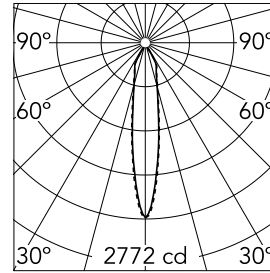

Easy Kap 80 Square Adjustable Optic Spot

■ 03.4293.74 - Black

Recessed luminaire with LED light source. Power supply not included. Installation frame not necessary.

Main specifications

Number of heads	1	Net lumen (lm)	702
Lamp category	LED	Mountings	Ceiling recessed
Power (W)	9.2W	Environment	Indoor dry location
CCT (K)	3000K		
CRI	90		

Optical

Lighting type	Direct
LED type	LED array
Light distribution	Symmetric
Optical type	Spot
Beam angle (°)	18
Beam angle C90-270 (°)	18
Efficiency (lm/W)	76

Beam Angle:	18°		
h(m)	E(lx)	D(m)	
1	2772	0.31	
2	693	0.62	
3	308	0.93	
4	173	1.24	
5	111	1.54	