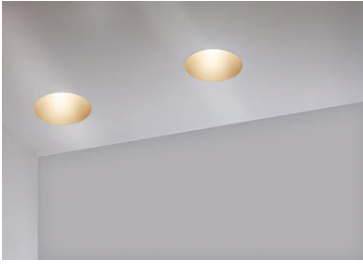

Easy Kap 80 Square Adjustable Optic Medium - Dim-To-Warm

■ 03.4200.GL.LE - Gold

Recessed luminaire with LED light source. 220-240V & dimmable 1-10V power supply included.

Recessed luminaire with LED light source. 220-240V & dimmable 1-10V power supply included.

Main specifications

Number of heads	1	Net lumen (lm)	735
Lamp category	LED	Mountings	Ceiling recessed
Power (W)	13W	Environment	Indoor dry location
CCT (K)	2850K-1800K		
CRI	95		

Optical

Lighting type	Direct
LED type	LED array
Light distribution	Symmetric
Optical type	Medium
Beam angle (°)	27
Beam angle C90-270 (°)	28
Efficiency (lm/W)	56

Physical

Color	Gold	Tilt (°)	20
Orientation	Adjustable	Rotation (°)	360
Trim	yes		
Recessed depth (mm)	91		
Weight (kg)	0.24		

Note

For 110V PSU versions, please consult with the front office. Installation frame not necessary. Diffusing lens included.