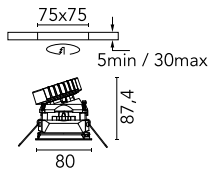

Main specifications

Number of heads	1	Net lumen (lm)	735
Lamp category	LED	Mountings	Ceiling recessed
Power (W)	13W	Environment	Indoor dry location
CCT (K)	2850K-1800K		
CRI	95		

Optical

Lighting type	Direct
LED type	LED array
Light distribution	Symmetric
Optical type	Medium
Beam angle (°)	27
Beam angle C90-270 (°)	28
Efficiency (lm/W)	56

Beam Angle: 27°

h(m)	E(lx)	D(m)
1	1878	0.47
2	470	0.95
3	209	1.42
4	117	1.89
5	75	2.37

Luminous flux luminaire
735 lm (EXTREME CUT OFF)

Electrical

Frequency (Hz)	50/60	Driver type	Dimmable 1-10V
Voltage (V)	33.00	Emergency	Without
Current (mA)	300	Insulation class	II
Dimmable	Yes		
Driver	Remote included		

Physical

Color	Gold	Tilt (°)	20
Orientation	Adjustable	Rotation (°)	360
Trim	yes		
Recessed depth (mm)	91		
Weight (kg)	0.24		

Note

For 110V PSU versions, please consult with the front office. Installation frame not necessary. Diffusing lens included.