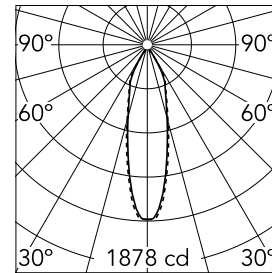

Main specifications

Number of heads	1	Net lumen (lm)	735
Lamp category	LED	Mountings	Ceiling recessed
Power (W)	13W	Environment	Indoor dry location
CCT (K)	2850K-1800K		
CRI	95		

Optical

Lighting type	Direct
LED type	LED array
Light distribution	Symmetric
Optical type	Medium
Beam angle (°)	27
Beam angle C90-270 (°)	28
Efficiency (lm/W)	56

Beam Angle: 27°

h(m)	E(lx)	D(m)
1	1878	0.47
2	470	0.95
3	209	1.42
4	117	1.89
5	75	2.37

Luminous flux luminaire
735 lm (EXTREME CUT OFF)

Electrical

Frequency (Hz)	50/60	Driver type	Dimmable 1-10V
Voltage (V)	33.00	Emergency	Without
Current (mA)	300	Insulation class	II
Dimmable	Yes		
Driver	Remote included		

Physical

Color	Gold	Tilt (°)	20
Orientation	Adjustable	Rotation (°)	360
Trim	yes		
Recessed depth (mm)	91		
Weight (kg)	0.24		

Note

For 110V PSU versions, please consult with the front office. Installation frame not necessary. Diffusing lens included.