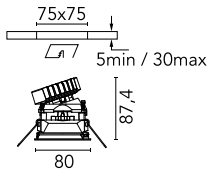

Main specifications

Number of heads	1	Net lumen (lm)	726
Lamp category	LED	Mountings	Ceiling recessed
Power (W)	13W	Environment	Indoor dry location
CCT (K)	2850K-1800K		
CRI	95		

Optical

Lighting type	Direct
LED type	LED array
Light distribution	Symmetric
Optical type	Medium
Beam angle (°)	22
Beam angle C90-270 (°)	24
Efficiency (lm/W)	55

Beam Angle: 22°

h(m) E(lx) D(m)

1 2154 0.40

2 538 0.79

3 239 1.19

4 135 1.59

5 86 1.98

Luminous flux luminaire
726 lm (EXTREME CUT OFF)