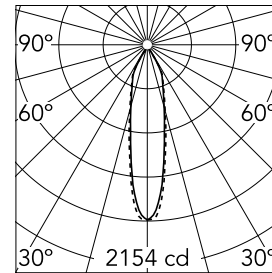

Main specifications

Number of heads	1	Net lumen (lm)	726
Lamp category	LED	Mountings	Ceiling recessed
Power (W)	13W	Environment	Indoor dry location
CCT (K)	2850K-1800K		
CRI	95		

Optical

Lighting type	Direct
LED type	LED array
Light distribution	Symmetric
Optical type	Medium
Beam angle (°)	22
Beam angle C90-270 (°)	24
Efficiency (lm/W)	55

Beam Angle: 22°

h(m) E(lx) D(m)

1 2154 0.40

2 538 0.79

3 239 1.19

4 135 1.59

5 86 1.98

Luminous flux luminaire
726 lm (EXTREME CUT OFF)