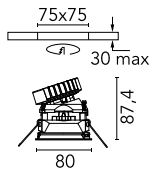

Main specifications

Number of heads	1	Net lumen (lm)	696
Lamp category	LED	Mountings	Ceiling recessed
Power (W)	13W	Environment	Indoor
CCT (K)	2850K-1800K		
CRI	95		

Optical

Lighting type	Direct
LED type	LED array
Light distribution	Symmetric
Optical type	Medium
Beam angle (°)	27
Beam angle C90-270 (°)	28
Efficiency (lm/W)	53

Physical

Color	Blue	Tilt (°)	20
Orientation	Adjustable	Rotation (°)	360
Trim	yes		
Recessed depth (mm)	91		
Weight (kg)	0.24		

Note

For 110V PSU versions, please consult with the front office. Installation frame not necessary. Diffusing lens included.