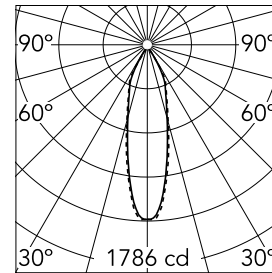

Main specifications

Number of heads	1	Net lumen (lm)	696
Lamp category	LED	Mountings	Ceiling recessed
Power (W)	13W	Environment	Indoor
CCT (K)	2850K-1800K		
CRI	95		

Optical

Lighting type	Direct
LED type	LED array
Light distribution	Symmetric
Optical type	Medium
Beam angle (°)	27
Beam angle C90-270 (°)	28
Efficiency (lm/W)	53

Physical

Color	Blue	Tilt (°)	20
Orientation	Adjustable	Rotation (°)	360
Trim	yes		
Recessed depth (mm)	91		
Weight (kg)	0.24		

Note

For 110V PSU versions, please consult with the front office. Installation frame not necessary. Diffusing lens included.