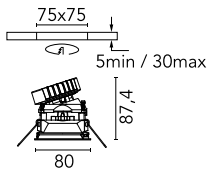

### Main specifications

Number of heads	1	Net lumen (lm)	609
Lamp category	LED	Mountings	Ceiling recessed
Power (W)	9.2W	Environment	Indoor dry location
CCT (K)	2700K		
CRI	90		

### Optical

Lighting type	Direct
LED type	LED array
Light distribution	Symmetric
Optical type	Medium
Beam angle (°)	26
Beam angle C90-270 (°)	26
Efficiency (lm/W)	66

Beam Angle: 26°

h(m)	E(lx)	D(m)
1	1715	0.46
2	429	0.91
3	191	1.37
4	107	1.83
5	69	2.28

### Physical

Color	Gold	Tilt (°)	20
Orientation	Adjustable	Rotation (°)	360
Trim	yes		
Recessed depth (mm)	91		
Weight (kg)	0.24		