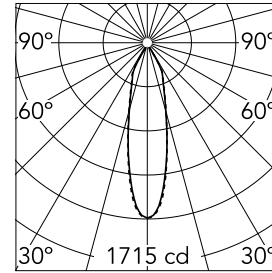

### Main specifications

Number of heads	1	Net lumen (lm)	609
Lamp category	LED	Mountings	Ceiling recessed
Power (W)	9.2W	Environment	Indoor dry location
CCT (K)	2700K		
CRI	90		

### Optical

Lighting type	Direct
LED type	LED array
Light distribution	Symmetric
Optical type	Medium
Beam angle (°)	26
Beam angle C90-270 (°)	26
Efficiency (lm/W)	66

Beam Angle: 26°

h(m)	E(lx)	D(m)
1	1715	0.46
2	429	0.91
3	191	1.37
4	107	1.83
5	69	2.28

### Physical

Color	Gold	Tilt (°)	20
Orientation	Adjustable	Rotation (°)	360
Trim	yes		
Recessed depth (mm)	91		
Weight (kg)	0.24		