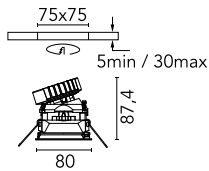

### Main specifications

<b>Number of heads</b>	1	<b>Net lumen (lm)</b>	619
<b>Lamp category</b>	LED	<b>Mountings</b>	Ceiling recessed
<b>Power (W)</b>	9.2W	<b>Environment</b>	Indoor dry location
<b>CCT (K)</b>	2700K		
<b>CRI</b>	90		

<b>Beam Angle:</b>	25°		
<b>h(m)</b>	<b>E(lx)</b>	<b>D(m)</b>	
1	1699	0.44	
2	425	0.87	
3	189	1.31	
4	106	1.75	
5	68	2.18	

Luminous flux luminaire  
619 lm (EXTREME CUT OFF)

### Physical

<b>Color</b>	Copper	<b>Tilt (°)</b>	20
<b>Orientation</b>	Adjustable	<b>Rotation (°)</b>	360
<b>Trim</b>	yes		
<b>Recessed depth (mm)</b>	91		
<b>Weight (kg)</b>	0.24		