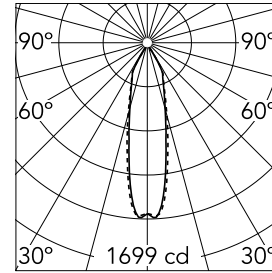

### Main specifications

<b>Number of heads</b>	1	<b>Net lumen (lm)</b>	619
<b>Lamp category</b>	LED	<b>Mountings</b>	Ceiling recessed
<b>Power (W)</b>	9.2W	<b>Environment</b>	Indoor dry location
<b>CCT (K)</b>	2700K		
<b>CRI</b>	90		

### Optical

<b>Lighting type</b>	Direct
<b>LED type</b>	LED array
<b>Light distribution</b>	Symmetric
<b>Optical type</b>	Medium
<b>Beam angle (°)</b>	25
<b>Beam angle C90-270 (°)</b>	27
<b>Efficiency (lm/W)</b>	67

<b>Beam Angle:</b>	25°		
<b>h(m)</b>	<b>E(lx)</b>	<b>D(m)</b>	
1	1699	0.44	
2	425	0.87	
3	189	1.31	
4	106	1.75	
5	68	2.18	

Luminous flux luminaire  
619 lm (EXTREME CUT OFF)

### Physical

<b>Color</b>	Copper	<b>Tilt (°)</b>	20
<b>Orientation</b>	Adjustable	<b>Rotation (°)</b>	360
<b>Trim</b>	yes		
<b>Recessed depth (mm)</b>	91		
<b>Weight (kg)</b>	0.24		