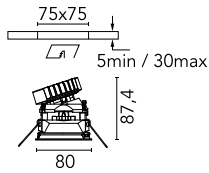

### Main specifications

<b>Number of heads</b>	1	<b>Net lumen (lm)</b>	571
<b>Lamp category</b>	LED	<b>Mountings</b>	Ceiling recessed
<b>Power (W)</b>	9.2W	<b>Environment</b>	Indoor dry location
<b>CCT (K)</b>	2700K		
<b>CRI</b>	90		

<b>Beam Angle: 27°</b>		
<b>h(m)</b>	<b>E(lx)</b>	<b>D(m)</b>
1	1543	0.49
2	386	0.97
3	171	1.46
4	96	1.94
5	62	2.43

Luminous flux luminaire  
571 lm (EXTREME CUT OFF)

### Physical

<b>Color</b>	Black	<b>Tilt (°)</b>	20
<b>Orientation</b>	Adjustable	<b>Rotation (°)</b>	360
<b>Trim</b>	yes		
<b>Recessed depth (mm)</b>	91		
<b>Weight (kg)</b>	0.24		