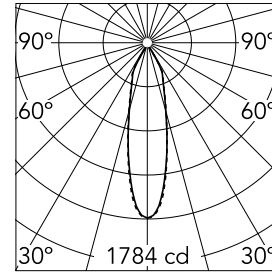

Easy Kap 80 Square Adjustable Optic Medium

03.4200.GL - Gold

Recessed luminaire with LED light source. Power supply not included. Installation frame not necessary.

Main specifications

Number of heads	1	Net lumen (lm)	634
Lamp category	LED	Mountings	Ceiling recessed
Power (W)	9.2W	Environment	Indoor
CCT (K)	3000K		
CRI	90		

Optical

Lighting type	Direct
LED type	LED array
Light distribution	Symmetric
Optical type	Medium
Beam angle (°)	26
Beam angle C90-270 (°)	26

Beam Angle:	26°		
	h(m)	E(lx)	D(m)
1	1784	0.46	
2	446	0.91	
3	198	1.37	
4	112	1.83	
5	71	2.28	

Physical

Color	Gold	Tilt (°)	20
Orientation	Adjustable	Rotation (°)	360
Trim	yes	Spot diameter (mm)	80
Recessed depth (mm)	91		
Weight (kg)	0.24		

Note

Diffusing lens included

Certification / Marking

Easy Kap 80 Square Adjustable Optic Medium