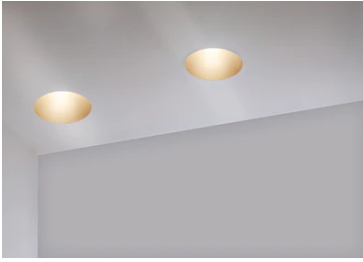

Easy Kap 80 Square Adjustable Optic Medium

03.4200.GL - Gold

Recessed luminaire with LED light source. Power supply not included. Installation frame not necessary.

Main specifications

Number of heads	1	Net lumen (lm)	634
Lamp category	LED	Mountings	Ceiling recessed
Power (W)	9.2W	Environment	Indoor
CCT (K)	3000K		
CRI	90		

Optical

Lighting type	Direct
LED type	LED array
Light distribution	Symmetric
Optical type	Medium
Beam angle (°)	26
Beam angle C90-270 (°)	26

Beam Angle:	26°		
	h(m)	E(lx)	D(m)
1	1784	0.46	
2	446	0.91	
3	198	1.37	
4	112	1.83	
5	71	2.28	

Physical

Color	Gold	Tilt (°)	20
Orientation	Adjustable	Rotation (°)	360
Trim	yes	Spot diameter (mm)	80
Recessed depth (mm)	91		
Weight (kg)	0.24		

Note

Diffusing lens included

Certification / Marking

Easy Kap 80 Square Adjustable Optic Medium