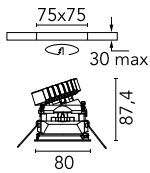

Easy Kap 80 Square Adjustable Optic Medium

03.4200.GL - Gold

Recessed luminaire with LED light source. Power supply not included. Installation frame not necessary.

Main specifications

Number of heads	1	Net lumen (lm)	634
Lamp category	LED	Mountings	Ceiling recessed
Power (W)	9.2W	Environment	Indoor
CCT (K)	3000K		
CRI	90		

Optical

Lighting type	Direct
LED type	LED array
Light distribution	Symmetric
Optical type	Medium
Beam angle (°)	26
Beam angle C90-270 (°)	26

Beam Angle:	26°		
	h(m)	E(lx)	D(m)
1	1784	0.46	
2	446	0.91	
3	198	1.37	
4	112	1.83	
5	71	2.28	

Physical

Color	Gold	Tilt (°)	20
Orientation	Adjustable	Rotation (°)	360
Trim	yes	Spot diameter (mm)	80
Recessed depth (mm)	91		
Weight (kg)	0.24		

Note

Diffusing lens included

Certification / Marking

Easy Kap 80 Square Adjustable Optic Medium