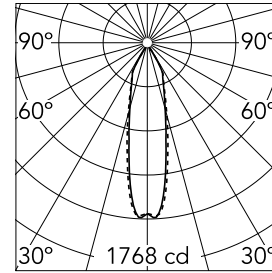

Easy Kap 80 Square Adjustable Optic Medium

03.4200.CU - Copper

Recessed luminaire with LED light source. Power supply not included. Installation frame not necessary.

Main specifications

Number of heads	1	Net lumen (lm)	643
Lamp category	LED	Mountings	Ceiling recessed
Power (W)	9.2W	Environment	Indoor dry location
CCT (K)	3000K		
CRI	90		

Optical

Lighting type	Direct
LED type	LED array
Light distribution	Symmetric
Optical type	Medium
Beam angle (°)	25
Beam angle C90-270 (°)	27
Efficiency (lm/W)	69

Beam Angle:	25°		
h(m)	E(lx)	D(m)	
1	1768	0.44	
2	442	0.87	
3	196	1.31	
4	110	1.75	
5	71	2.18	

Physical

Color	Copper	Tilt (°)	20
Orientation	Adjustable	Rotation (°)	360
Trim	yes		
Recessed depth (mm)	91		
Weight (kg)	0.24		

Note

Diffusing lens included

Easy Kap 80 Square Adjustable Optic Medium

Continuous current power supply, dimmable Casambi 220/240V-50/60Hz, 300mA-16W / 350mA-18,5W / 400mA-21,5W / 450mA-24W / 500mA-27W / 600mA-32W / 650mA-35W / 700mA-36W / 750/800/900/1000/1050mA – 38W
60.9207