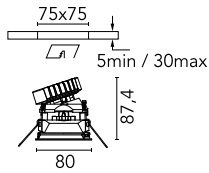

Easy Kap 80 Square Adjustable Optic Medium

03.4200.CU - Copper

Recessed luminaire with LED light source. Power supply not included. Installation frame not necessary.

Main specifications

Number of heads	1	Net lumen (lm)	643
Lamp category	LED	Mountings	Ceiling recessed
Power (W)	9.2W	Environment	Indoor dry location
CCT (K)	3000K		
CRI	90		

Optical

Lighting type	Direct
LED type	LED array
Light distribution	Symmetric
Optical type	Medium
Beam angle (°)	25
Beam angle C90-270 (°)	27
Efficiency (lm/W)	69

Beam Angle:	25°		
h(m)	E(lx)	D(m)	
1	1768	0.44	
2	442	0.87	
3	196	1.31	
4	110	1.75	
5	71	2.18	

Physical

Color	Copper	Tilt (°)	20
Orientation	Adjustable	Rotation (°)	360
Trim	yes		
Recessed depth (mm)	91		
Weight (kg)	0.24		

Note

Diffusing lens included

Easy Kap 80 Square Adjustable Optic Medium

Continuous current power supply, dimmable Casambi 220/240V-50/60Hz, 300mA-16W / 350mA-18,5W / 400mA-21,5W / 450mA-24W / 500mA-27W / 600mA-32W / 650mA-35W / 700mA-36W / 750/800/900/1000/1050mA – 38W
60.9207