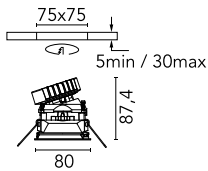

### Main specifications

<b>Number of heads</b>	1	<b>Net lumen (lm)</b>	656
<b>Lamp category</b>	LED	<b>Mountings</b>	Ceiling recessed
<b>Power (W)</b>	9.2W	<b>Environment</b>	Indoor dry location
<b>CCT (K)</b>	3000K		
<b>CRI</b>	90		

<b>Beam Angle:</b>	25°		
	<b>h(m)</b>	<b>E(lx)</b>	<b>D(m)</b>
1	1760	0.44	
2	440	0.88	
3	196	1.32	
4	110	1.76	
5	70	2.20	

Luminous flux luminaire  
656 lm (EXTREME CUT OFF)

### Physical

<b>Color</b>	White	<b>Tilt (°)</b>	20
<b>Orientation</b>	Adjustable	<b>Rotation (°)</b>	360
<b>Trim</b>	yes		
<b>Recessed depth (mm)</b>	91		
<b>Weight (kg)</b>	0.24		