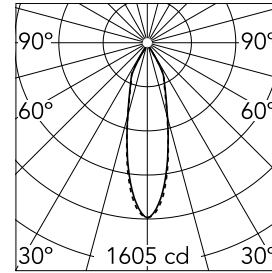

Easy Kap 80 Square Adjustable Optic Medium

■ 03.4200.74 - Black

Recessed luminaire with LED light source. Power supply not included. Installation frame not necessary.

Main specifications

Number of heads	1	Net lumen (lm)	594
Lamp category	LED	Mountings	Ceiling recessed
Power (W)	9.2W	Environment	Indoor dry location
CCT (K)	3000K		
CRI	90		

Optical

Lighting type	Direct
LED type	LED array
Light distribution	Symmetric
Optical type	Medium
Beam angle (°)	27
Beam angle C90-270 (°)	27
Efficiency (lm/W)	64

Beam Angle:	27°		
h(m)	E(lx)	D(m)	
1	1605	0.49	
2	401	0.97	
3	178	1.46	
4	100	1.94	
5	64	2.43	