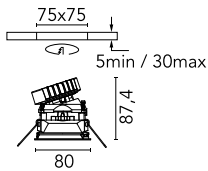

Easy Kap 80 Square Adjustable Optic Medium

■ 03.4200.74 - Black

Recessed luminaire with LED light source. Power supply not included. Installation frame not necessary.

Main specifications

Number of heads	1	Net lumen (lm)	594
Lamp category	LED	Mountings	Ceiling recessed
Power (W)	9.2W	Environment	Indoor dry location
CCT (K)	3000K		
CRI	90		

Optical

Lighting type	Direct
LED type	LED array
Light distribution	Symmetric
Optical type	Medium
Beam angle (°)	27
Beam angle C90-270 (°)	27
Efficiency (lm/W)	64

Beam Angle:	27°		
h(m)	E(lx)	D(m)	
1	1605	0.49	
2	401	0.97	
3	178	1.46	
4	100	1.94	
5	64	2.43	