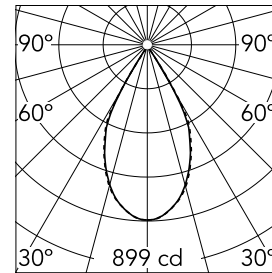

Main specifications

Number of heads	1	Net lumen (lm)	669
Lamp category	LED	Mountings	Ceiling recessed
Power (W)	13W	Environment	Indoor
CCT (K)	2850K-1800K		
CRI	95		

Optical

Lighting type	Direct
LED type	LED array
Light distribution	Symmetric
Optical type	Flood
Beam angle (°)	55
Beam angle C90-270 (°)	57
Efficiency (lm/W)	51

Physical

Color	Blue	Tilt (°)	20
Orientation	Adjustable	Rotation (°)	360
Trim	yes		
Recessed depth (mm)	91		
Weight (kg)	0.24		

Note

For 110V PSU versions, please consult with the front office. Installation frame not necessary. Diffusing lens included.