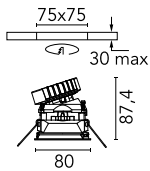

Main specifications

Number of heads	1	Net lumen (lm)	669
Lamp category	LED	Mountings	Ceiling recessed
Power (W)	13W	Environment	Indoor
CCT (K)	2850K-1800K		
CRI	95		

Optical

Lighting type	Direct
LED type	LED array
Light distribution	Symmetric
Optical type	Flood
Beam angle (°)	55
Beam angle C90-270 (°)	57
Efficiency (lm/W)	51

Beam Angle: 55°

h(m)	E(lx)	D(m)
1	899	1.04
2	225	2.08
3	100	3.12
4	56	4.16
5	36	5.21

Luminous flux luminaire
669 lm (EXTREME CUT OFF)

Electrical

Frequency (Hz)	50/60	Driver type	Electronic dimmable 1-10V
Voltage (V)	33.00	Emergency	Without
Current (mA)	300	Insulation class	II
Dimmable	Yes		
Driver	Remote		

Physical

Color	Blue	Tilt (°)	20
Orientation	Adjustable	Rotation (°)	360
Trim	yes		
Recessed depth (mm)	91		
Weight (kg)	0.24		

Note

For 110V PSU versions, please consult with the front office. Installation frame not necessary. Diffusing lens included.