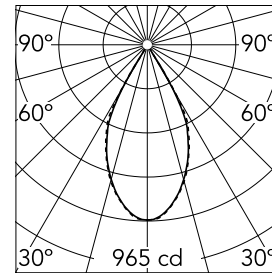

Main specifications

Number of heads	1	Net lumen (lm)	732
Lamp category	LED	Mountings	Ceiling recessed
Power (W)	13W	Environment	Indoor dry location
CCT (K)	2850K-1800K		
CRI	95		

Optical

Lighting type	Direct
LED type	LED array
Light distribution	Symmetric
Optical type	Flood
Beam angle (°)	53
Beam angle C90-270 (°)	55
Efficiency (lm/W)	56

Physical

Color	White	Tilt (°)	20
Orientation	Adjustable	Rotation (°)	360
Trim	yes		
Recessed depth (mm)	91		
Weight (kg)	0.24		

Note

For 110V PSU versions, please consult with the front office. Installation frame not necessary. Diffusing lens included.