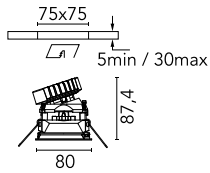

Main specifications

Number of heads	1	Net lumen (lm)	732
Lamp category	LED	Mountings	Ceiling recessed
Power (W)	13W	Environment	Indoor dry location
CCT (K)	2850K-1800K		
CRI	95		

Optical

Lighting type	Direct
LED type	LED array
Light distribution	Symmetric
Optical type	Flood
Beam angle (°)	53
Beam angle C90-270 (°)	55
Efficiency (lm/W)	56

Beam Angle: 53°

h(m)	E(lx)	D(m)
1	965	1.01
2	241	2.01
3	107	3.02
4	60	4.03
5	39	5.03

Luminous flux luminaire
732 lm (EXTREME CUT OFF)

Electrical

Frequency (Hz)	50/60	Driver type	Dimmable 1-10V
Voltage (V)	33.00	Emergency	Without
Current (mA)	300	Insulation class	II
Dimmable	Yes		
Driver	Remote included		

Physical

Color	White	Tilt (°)	20
Orientation	Adjustable	Rotation (°)	360
Trim	yes		
Recessed depth (mm)	91		
Weight (kg)	0.24		

Note

For 110V PSU versions, please consult with the front office. Installation frame not necessary. Diffusing lens included.