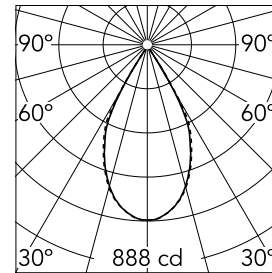

Main specifications

Number of heads	1	Net lumen (lm)	660
Lamp category	LED	Mountings	Ceiling recessed
Power (W)	13W	Environment	Indoor dry location
CCT (K)	2850K-1800K		
CRI	95		

Optical

Lighting type	Direct
LED type	LED array
Light distribution	Symmetric
Optical type	Flood
Beam angle (°)	55
Beam angle C90-270 (°)	57
Efficiency (lm/W)	50

Physical

Color	Black	Tilt (°)	20
Orientation	Adjustable	Rotation (°)	360
Trim	yes		
Recessed depth (mm)	91		
Weight (kg)	0.24		

Note

For 110V PSU versions, please consult with the front office. Installation frame not necessary. Diffusing lens included.