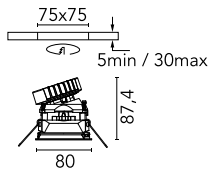

Main specifications

Number of heads	1	Net lumen (lm)	660
Lamp category	LED	Mountings	Ceiling recessed
Power (W)	13W	Environment	Indoor dry location
CCT (K)	2850K-1800K		
CRI	95		

Optical

Lighting type	Direct
LED type	LED array
Light distribution	Symmetric
Optical type	Flood
Beam angle (°)	55
Beam angle C90-270 (°)	57
Efficiency (lm/W)	50

Beam Angle:	55°		
h(m)	E(lx)	D(m)	
1	888	1.04	
2	222	2.07	
3	99	3.11	
4	55	4.15	
5	36	5.18	

Luminous flux luminaire
660 lm (EXTREME CUT OFF)

Electrical

Frequency (Hz)	50/60	Driver type	Dimmable 1-10V
Voltage (V)	33.00	Emergency	Without
Current (mA)	300	Insulation class	II
Dimmable	Yes		
Driver	Remote included		

Physical

Color	Black	Tilt (°)	20
Orientation	Adjustable	Rotation (°)	360
Trim	yes		
Recessed depth (mm)	91		
Weight (kg)	0.24		

Note

For 110V PSU versions, please consult with the front office. Installation frame not necessary. Diffusing lens included.