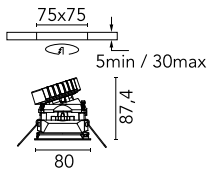

Easy Kap 80 Square Adjustable Optic Flood

03.4296.GL - Gold

Recessed luminaire with LED light source. Power supply not included. Installation frame not necessary.

Main specifications

Number of heads	1	Net lumen (lm)	698
Lamp category	LED	Mountings	Ceiling recessed
Power (W)	9.2W	Environment	Indoor dry location
CCT (K)	2700K		
CRI	90		

Optical

Lighting type	Direct
LED type	LED array
Light distribution	Symmetric
Optical type	Flood
Beam angle (°)	50
Beam angle C90-270 (°)	51
Efficiency (lm/W)	75

Beam Angle: 50°		
h(m)	E(lx)	D(m)
1	1044	0.93
2	261	1.86
3	116	2.79
4	65	3.72
5	42	4.65