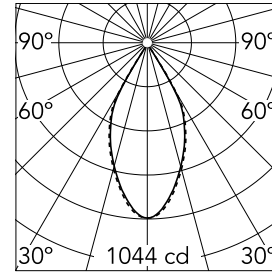

Easy Kap 80 Square Adjustable Optic Flood

03.4296.GL - Gold

Recessed luminaire with LED light source. Power supply not included. Installation frame not necessary.

Main specifications

Number of heads	1	Net lumen (lm)	698
Lamp category	LED	Mountings	Ceiling recessed
Power (W)	9.2W	Environment	Indoor dry location
CCT (K)	2700K		
CRI	90		

Optical

Lighting type	Direct
LED type	LED array
Light distribution	Symmetric
Optical type	Flood
Beam angle (°)	50
Beam angle C90-270 (°)	51
Efficiency (lm/W)	75

Beam Angle: 50°		
h(m)	E(lx)	D(m)
1	1044	0.93
2	261	1.86
3	116	2.79
4	65	3.72
5	42	4.65