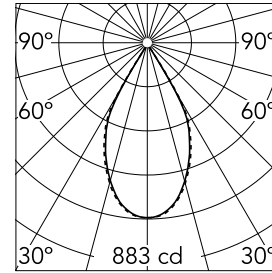

### Main specifications

<b>Number of heads</b>	1	<b>Net lumen (lm)</b>	642
<b>Lamp category</b>	LED	<b>Mountings</b>	Ceiling recessed
<b>Power (W)</b>	9.2W	<b>Environment</b>	Indoor dry location
<b>CCT (K)</b>	2700K		
<b>CRI</b>	90		

### Optical

<b>Lighting type</b>	Direct
<b>LED type</b>	LED array
<b>Light distribution</b>	Symmetric
<b>Optical type</b>	Flood
<b>Beam angle (°)</b>	55
<b>Beam angle C90-270 (°)</b>	56
<b>Efficiency (lm/W)</b>	69

<b>Beam Angle:</b>	55°		
<b>h(m)</b>	<b>E(lx)</b>	<b>D(m)</b>	
1	883	1.04	
2	221	2.08	
3	98	3.11	
4	55	4.15	
5	35	5.19	

Luminous flux luminaire  
642 lm (EXTREME CUT OFF)

### Physical

<b>Color</b>	Black	<b>Tilt (°)</b>	20
<b>Orientation</b>	Adjustable	<b>Rotation (°)</b>	360
<b>Trim</b>	yes		
<b>Recessed depth (mm)</b>	91		
<b>Weight (kg)</b>	0.24		