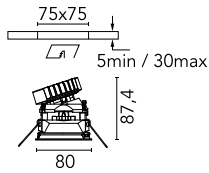

### Main specifications

<b>Number of heads</b>	1	<b>Net lumen (lm)</b>	642
<b>Lamp category</b>	LED	<b>Mountings</b>	Ceiling recessed
<b>Power (W)</b>	9.2W	<b>Environment</b>	Indoor dry location
<b>CCT (K)</b>	2700K		
<b>CRI</b>	90		

<b>Beam Angle:</b>	55°		
<b>h(m)</b>	<b>E(lx)</b>	<b>D(m)</b>	
1	883	1.04	
2	221	2.08	
3	98	3.11	
4	55	4.15	
5	35	5.19	

Luminous flux luminaire  
642 lm (EXTREME CUT OFF)

### Physical

<b>Color</b>	Black	<b>Tilt (°)</b>	20
<b>Orientation</b>	Adjustable	<b>Rotation (°)</b>	360
<b>Trim</b>	yes		
<b>Recessed depth (mm)</b>	91		
<b>Weight (kg)</b>	0.24		