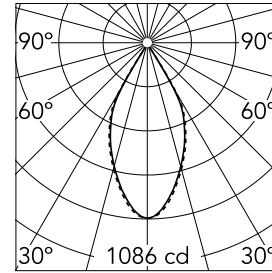

Easy Kap 80 Square Adjustable Optic Flood

03.4295.GL - Gold

Recessed luminaire with LED light source. Power supply not included. Installation frame not necessary.

Main specifications

Number of heads	1	Net lumen (lm)	726
Lamp category	LED	Mountings	Ceiling recessed
Power (W)	9.2W	Environment	Indoor dry location
CCT (K)	3000K		
CRI	90		

Optical

Lighting type	Direct
LED type	LED array
Light distribution	Symmetric
Optical type	Flood
Beam angle (°)	50
Beam angle C90-270 (°)	51
Efficiency (lm/W)	78

Beam Angle:	50°		
h(m)	E(lx)	D(m)	
1	1086	0.93	
2	272	1.86	
3	121	2.79	
4	68	3.72	
5	43	4.65	