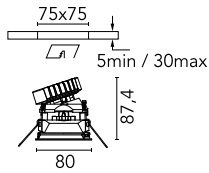

Easy Kap 80 Square Adjustable Optic Flood

03.4295.GL - Gold

Recessed luminaire with LED light source. Power supply not included. Installation frame not necessary.

Main specifications

Number of heads	1	Net lumen (lm)	726
Lamp category	LED	Mountings	Ceiling recessed
Power (W)	9.2W	Environment	Indoor dry location
CCT (K)	3000K		
CRI	90		

Optical

Lighting type	Direct
LED type	LED array
Light distribution	Symmetric
Optical type	Flood
Beam angle (°)	50
Beam angle C90-270 (°)	51
Efficiency (lm/W)	78

Beam Angle:	50°		
h(m)	E(lx)	D(m)	
1	1086	0.93	
2	272	1.86	
3	121	2.79	
4	68	3.72	
5	43	4.65	