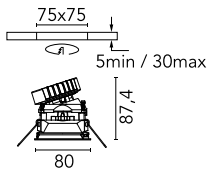

### Main specifications

<b>Number of heads</b>	1	<b>Net lumen (lm)</b>	675
<b>Lamp category</b>	LED	<b>Mountings</b>	Ceiling recessed
<b>Power (W)</b>	9.2W	<b>Environment</b>	Indoor dry location
<b>CCT (K)</b>	3000K		
<b>CRI</b>	90		

Beam Angle: 55°

h(m)	E(lx)	D(m)
1	909	1.05
2	227	2.09
3	101	3.14
4	57	4.19
5	36	5.23

Luminous flux luminaire  
675 lm (EXTREME CUT OFF)

### Physical

<b>Color</b>	Blue	<b>Tilt (°)</b>	20
<b>Orientation</b>	Adjustable	<b>Rotation (°)</b>	360
<b>Trim</b>	yes		
<b>Recessed depth (mm)</b>	91		
<b>Weight (kg)</b>	0.24		