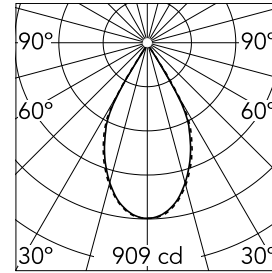

### Main specifications

<b>Number of heads</b>	1	<b>Net lumen (lm)</b>	675
<b>Lamp category</b>	LED	<b>Mountings</b>	Ceiling recessed
<b>Power (W)</b>	9.2W	<b>Environment</b>	Indoor dry location
<b>CCT (K)</b>	3000K		
<b>CRI</b>	90		

### Optical

<b>Lighting type</b>	Direct
<b>LED type</b>	LED array
<b>Light distribution</b>	Symmetric
<b>Optical type</b>	Flood
<b>Beam angle (°)</b>	55
<b>Beam angle C90-270 (°)</b>	57
<b>Efficiency (lm/W)</b>	73

Beam Angle: 55°

h(m)	E(lx)	D(m)
1	909	1.05
2	227	2.09
3	101	3.14
4	57	4.19
5	36	5.23

Luminous flux luminaire  
675 lm (EXTREME CUT OFF)

### Physical

<b>Color</b>	Blue	<b>Tilt (°)</b>	20
<b>Orientation</b>	Adjustable	<b>Rotation (°)</b>	360
<b>Trim</b>	yes		
<b>Recessed depth (mm)</b>	91		
<b>Weight (kg)</b>	0.24		