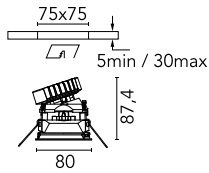

Easy Kap 80 Square Adjustable Optic Flood

03.4295.B1 - White

Recessed luminaire with LED light source. Power supply not included. Installation frame not necessary.

Main specifications

Number of heads	1	Net lumen (lm)	751
Lamp category	LED	Mountings	Ceiling recessed
Power (W)	9.2W	Environment	Indoor dry location
CCT (K)	3000K		
CRI	90		

Optical

Lighting type	Direct
LED type	LED array
Light distribution	Symmetric
Optical type	Flood
Beam angle (°)	53
Beam angle C90-270 (°)	54
Efficiency (lm/W)	81

Beam Angle: 53°		
h(m)	E(lx)	D(m)
1	1025	0.99
2	256	1.98
3	114	2.98
4	64	3.97
5	41	4.96

Physical

Color	White	Tilt (°)	20
Orientation	Adjustable	Rotation (°)	360
Trim	yes		
Recessed depth (mm)	91		
Weight (kg)	0.24		

Note

Diffusing lens included

Easy Kap 80 Square Adjustable Optic Flood

Continuous current power supply, dimmable Casambi 220/240V-50/60Hz, 300mA-16W / 350mA-18,5W / 400mA-21,5W / 450mA-24W / 500mA-27W / 600mA-32W / 650mA-35W / 700mA-36W / 750/800/900/1000/1050mA – 38W
60.9207