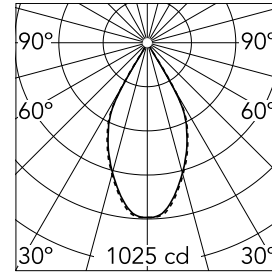

Easy Kap 80 Square Adjustable Optic Flood

03.4295.B1 - White

Recessed luminaire with LED light source. Power supply not included. Installation frame not necessary.

Main specifications

Number of heads	1	Net lumen (lm)	751
Lamp category	LED	Mountings	Ceiling recessed
Power (W)	9.2W	Environment	Indoor dry location
CCT (K)	3000K		
CRI	90		

Optical

Lighting type	Direct
LED type	LED array
Light distribution	Symmetric
Optical type	Flood
Beam angle (°)	53
Beam angle C90-270 (°)	54
Efficiency (lm/W)	81

Beam Angle: 53°		
h(m)	E(lx)	D(m)
1	1025	0.99
2	256	1.98
3	114	2.98
4	64	3.97
5	41	4.96