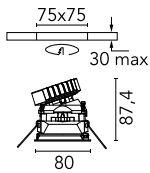

Easy Kap 80 Square Adjustable Optic Flood

■ 03.4295.74 - Black

Recessed luminaire with LED light source. Power supply not included. Installation frame not necessary.