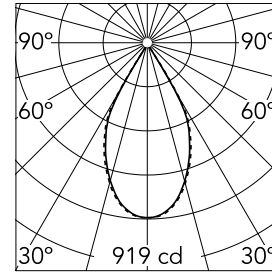

Easy Kap 80 Square Adjustable Optic Flood

■ 03.4295.74 - Black

Recessed luminaire with LED light source. Power supply not included. Installation frame not necessary.

Main specifications

Number of heads	1	Net lumen (lm)	668
Lamp category	LED	Mountings	Ceiling recessed
Power (W)	9.2W	Environment	Indoor
CCT (K)	3000K		
CRI	90		

Optical

Lighting type	Direct
LED type	LED array
Light distribution	Symmetric
Optical type	Flood
Beam angle (°)	55
Beam angle C90-270 (°)	56

Beam Angle:	55°		
h(m)	E(lx)	D(m)	
1	919	1.04	
2	230	2.08	
3	102	3.11	
4	57	4.15	
5	37	5.19	

Physical

Color	Black	Tilt (°)	20
Orientation	Adjustable	Rotation (°)	360
Trim	yes	Spot diameter (mm)	80
Recessed depth (mm)	91		
Weight (kg)	0.24		

Note

Diffusing lens included

Certification / Marking

Easy Kap 80 Square Adjustable Optic Flood