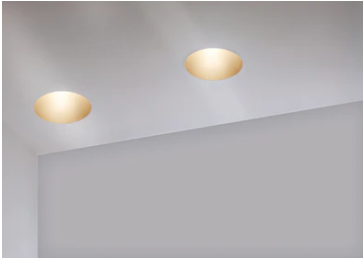

Easy Kap 80 Square Adjustable Optic Flood

■ 03.4295.74 - Black

Recessed luminaire with LED light source. Power supply not included. Installation frame not necessary.

Main specifications

Number of heads	1	Net lumen (lm)	668
Lamp category	LED	Mountings	Ceiling recessed
Power (W)	9.2W	Environment	Indoor
CCT (K)	3000K		
CRI	90		

Optical

Lighting type	Direct
LED type	LED array
Light distribution	Symmetric
Optical type	Flood
Beam angle (°)	55
Beam angle C90-270 (°)	56

Beam Angle:	55°		
h(m)	E(lx)	D(m)	
1	919	1.04	
2	230	2.08	
3	102	3.11	
4	57	4.15	
5	37	5.19	

Physical

Color	Black	Tilt (°)	20
Orientation	Adjustable	Rotation (°)	360
Trim	yes	Spot diameter (mm)	80
Recessed depth (mm)	91		
Weight (kg)	0.24		

Note

Diffusing lens included

Certification / Marking

Easy Kap 80 Square Adjustable Optic Flood