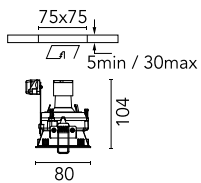

Easy Kap 80 Square Adjustable

■ 03.4213.BU - Blue

Recessed luminaire with main voltage source. Mounting frame not required.