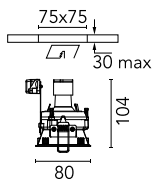

Easy Kap 80 Square Adjustable

03.4213.B1 - White

Recessed luminaire with main voltage source. Mounting frame not required.

Main specifications

Lamp category	Halogen, LED retrofit
Power (W)	50W Max
Mountings	Ceiling recessed
Environment	Indoor