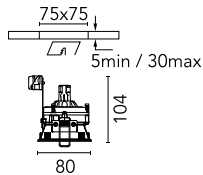

Easy Kap 80 Square Adjustable

■ 03.4212.GL - Gold

Recessed 12V lamp luminaire. Remote transformer not included. Installation frame not necessary.

Main specifications

Number of heads	1
Lamp category	LED retrofit
Mountings	Ceiling recessed
Environment	Indoor dry location

Physical

Color	Gold	Tilt (°)	20
Orientation	Adjustable	Rotation (°)	360
Trim	yes		
Recessed depth (mm)	130		
Weight (kg)	0.12		

Note

Not suitable for lens accessories.

Easy Kap 80 Square Adjustable

12V electronic transformer. 220/240V,
50/60Hz. Adjustable by means of
"leading and trailing edge"
60.9424