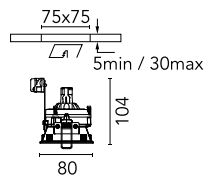

Easy Kap 80 Square Adjustable

■ 03.4212.BU - Blue

Recessed 12V lamp luminaire. Remote transformer not included. Installation frame not necessary.

Recessed 12V lamp luminaire. Remote transformer not included. Installation frame not necessary.

Main specifications

Number of heads	1
Lamp category	Halogen, LED retrofit
Power (W)	50W Max
Mountings	Ceiling recessed
Environment	Indoor dry location

Optical

Lighting type	Direct
Lamp type	QR-CBC 51
Light distribution	Symmetric