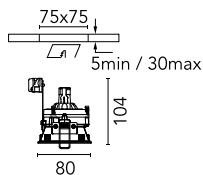

## Easy Kap 80 Square Adjustable

03.4212.B1 - White

Recessed 12V lamp luminaire. Remote transformer not included. Installation frame not necessary.

Recessed 12V lamp luminaire. Remote transformer not included. Installation frame not necessary.

### Main specifications

<b>Number of heads</b>	1
<b>Lamp category</b>	Halogen, LED retrofit
<b>Power (W)</b>	50W Max
<b>Mountings</b>	Ceiling recessed
<b>Environment</b>	Indoor dry location

### Physical

<b>Color</b>	White	<b>Tilt (°)</b>	20
<b>Orientation</b>	Adjustable	<b>Rotation (°)</b>	360
<b>Trim</b>	yes		
<b>Recessed depth (mm)</b>	130		
<b>Weight (kg)</b>	0.12		