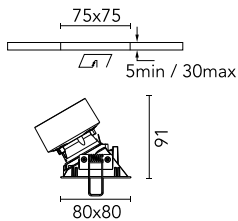

Easy Kap 80 Plus Square Wall-Washer

Update

05.7437.CU - Copper

Recessed luminaire with LED light source. Power supply not included. Installation frame not necessary. Elliptical lens included.