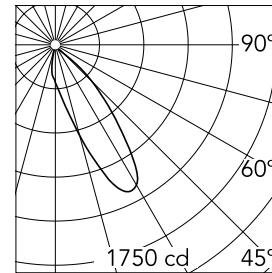

Number of heads	1	Net lumen (lm)	932
Lamp category	LED	Mountings	Ceiling recessed
Power (W)	13.4W	Environment	Indoor dry location
CCT (K)	2700K		
CRI	90		

Optical

LED type	LED array
Light distribution	Asymmetric
Optical type	Wall-washer
Beam angle (°)	28
Beam angle C90-270 (°)	27
Efficiency (lm/W)	69