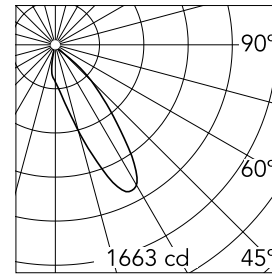

Number of heads	1	CRI	90
Lamp category	LED	Net lumen (lm)	924
Power (W)	13W	Mountings	Ceiling recessed
System power (W)	13.4	Environment	Indoor dry location
CCT (K)	2700K		

Optical

LED type	LED array
Light distribution	Asymmetric
Optical type	Wall Washer
	Down
Beam angle (°)	27
Beam angle C90-270 (°)	26
UGRL	22
Efficiency (lm/W)	68