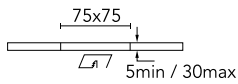

Easy Kap 80 Plus Square Wall-Washer

Update

05.7437.B1 - White

Recessed luminaire with LED light source. Power supply not included. Installation frame not necessary. Elliptical lens included.