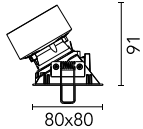

Easy Kap 80 Plus Square Wall-Washer

Update

05.7437.74 - Black

Recessed luminaire with LED light source. Power supply not included. Installation frame not necessary. Elliptical lens included.