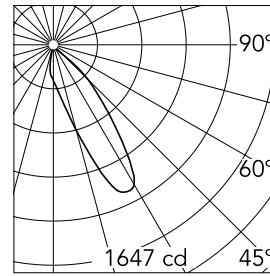

Optical

| | |
|-------------------------------|-------------|
| LED type | LED array |
| Light distribution | Asymmetric |
| Optical type | Wall Washer |
| | Down |
| Beam angle (°) | 26 |
| Beam angle C90-270 (°) | 29 |
| UGRL | 21 |
| Efficiency (lm/W) | 62 |

| | | | |
|--------------------|--------------|-------------|--|
| Beam Angle: | 26° | | |
| h(m) | E(lx) | D(m) | |
| 1 | 1647 | 0.59 | |
| 2 | 412 | 1.19 | |
| 3 | 183 | 1.78 | |
| 4 | 103 | 2.37 | |
| 5 | 66 | 2.97 | |