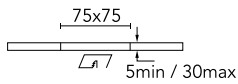

Easy Kap 80 Plus Square Wall-Washer

Update

05.7437.74 - Black

Recessed luminaire with LED light source. Power supply not included. Installation frame not necessary. Elliptical lens included.