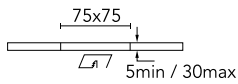

Easy Kap 80 Plus Square Wall-Washer

Update

■ 05.7436.BU - Blue

Recessed luminaire with LED light source. Power supply not included. Installation frame not necessary. Elliptical lens included.