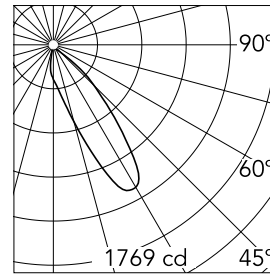

Number of heads	1	Net lumen (lm)	929
Lamp category	LED	Mountings	Ceiling recessed
Power (W)	13.4W	Environment	Indoor dry location
CCT (K)	3000K		
CRI	90		

Optical

LED type	LED array
Light distribution	Asymmetric
Optical type	Wall Washer
	Down
Beam angle (°)	26
Beam angle C90-270 (°)	27
Efficiency (lm/W)	69