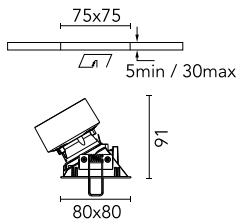

Easy Kap 80 Plus Square Wall-Washer

Update

05.7436.B1 - White

Recessed luminaire with LED light source. Power supply not included. Installation frame not necessary. Elliptical lens included.

Main specifications

Number of heads	1	Net lumen (lm)	950
Lamp category	LED	Mountings	Ceiling recessed
Power (W)	13.4W	Environment	Indoor dry location
CCT (K)	3000K		
CRI	90		

Optical

LED type	LED array
Light distribution	Asymmetric
Optical type	Wall-washer
Beam angle (°)	27
Beam angle C90-270 (°)	26
Efficiency (lm/W)	70

Beam Angle:	27°		
h(m)	E(lx)	D(m)	
1	1709	0.62	
2	427	1.24	
3	190	1.85	
4	107	2.47	
5	68	3.09	

Luminous flux luminaire
950 lm (EXTREME CUT OFF)

Electrical

Voltage (V)	17,8	Emergency	Without
Current (mA)	700	Insulation class	III
Dimmable	Yes		
Driver	Remote excluded		
Driver type	Non Dimmable, Dimmable DALI 2, Dimmable 0-10V, Dimmable Casambi, Dimmable 1-10V, Dimmable DALI 1, Mains Cut Dimming		