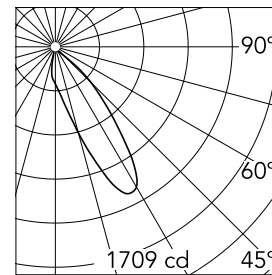

Number of heads	1	Net lumen (lm)	950
Lamp category	LED	Mountings	Ceiling recessed
Power (W)	13.4W	Environment	Indoor dry location
CCT (K)	3000K		
CRI	90		

Optical

LED type	LED array
Light distribution	Asymmetric
Optical type	Wall-washer
Beam angle (°)	27
Beam angle C90-270 (°)	26
Efficiency (lm/W)	70