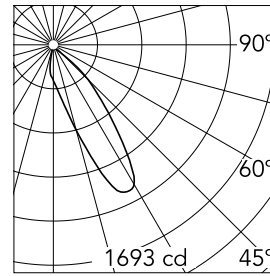

Number of heads	1	Net lumen (lm)	867
Lamp category	LED	Mountings	Ceiling recessed
Power (W)	13.4W	Environment	Indoor dry location
CCT (K)	3000K		
CRI	90		

Optical

LED type	LED array
Light distribution	Asymmetric
Optical type	Wall-washer
Beam angle (°)	26
Beam angle C90-270 (°)	29
Efficiency (lm/W)	64