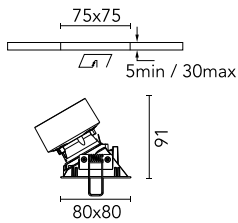

Easy Kap 80 Plus Square Wall-Washer

Update

■ 05.7436.74 - Black

Recessed luminaire with LED light source. Power supply not included. Installation frame not necessary. Elliptical lens included.