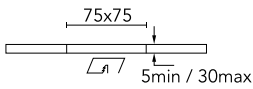

Easy Kap 80 Plus Square Fixed Optic Spot

Update

05.7407.B1 - White

Recessed luminaire with LED light source. Power supply not included. Installation frame not necessary. Diffusing lens included.