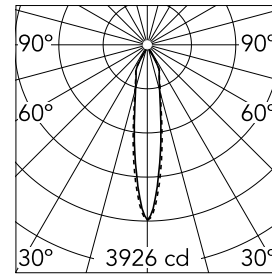

Number of heads	1	Net lumen (lm)	1096
Lamp category	LED	Mountings	Ceiling recessed
Power (W)	13.4W	Environment	Indoor dry location
CCT (K)	2700K		
CRI	90		

Optical

Lighting type	Direct
LED type	LED array
Light distribution	Symmetric
Optical type	Spot
Beam angle (°)	18
Beam angle C90-270 (°)	19
Efficiency (lm/W)	81