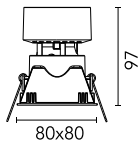

Easy Kap 80 Plus Square Fixed Optic Spot

Update

05.7407.B1 - White

Recessed luminaire with LED light source. Power supply not included. Installation frame not necessary. Diffusing lens included.