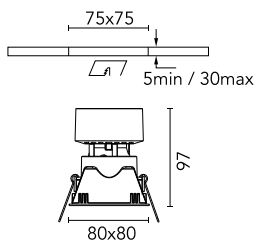

Easy Kap 80 Plus Square Fixed Optic Spot

Update

05.7407.74 - Black

Recessed luminaire with LED light source. Power supply not included. Installation frame not necessary. Diffusing lens included.