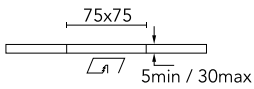

Easy Kap 80 Plus Square Fixed Optic Medium

Update

05.7433.CU - Copper

Recessed luminaire with LED light source. Power supply not included. Installation frame not necessary. Diffusing lens included.