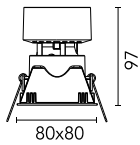

Easy Kap 80 Plus Square Fixed Optic Medium

Update

05.7433.CU - Copper

Recessed luminaire with LED light source. Power supply not included. Installation frame not necessary. Diffusing lens included.