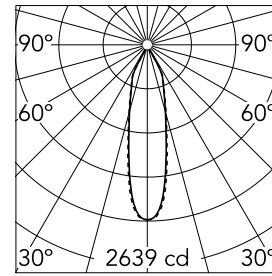

Number of heads	1	Net lumen (lm)	945
Lamp category	LED	Mountings	Ceiling recessed
Power (W)	13.4W	Environment	Indoor dry location
CCT (K)	2700K		
CRI	90		

Optical

LED type	LED array
Light distribution	Symmetric
Optical type	Medium
Beam angle (°)	25
Beam angle C90-270 (°)	26
Efficiency (lm/W)	70