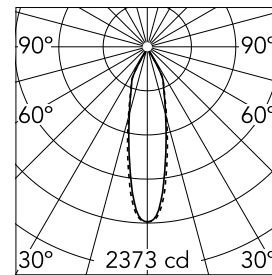

Number of heads	1	Net lumen (lm)	827
Lamp category	LED	Mountings	Ceiling recessed
Power (W)	13.4W	Environment	Indoor dry location
CCT (K)	2700K		
CRI	90		

Optical

LED type	LED array
Light distribution	Symmetric
Optical type	Medium
Beam angle (°)	25
Beam angle C90-270 (°)	26
Efficiency (lm/W)	61