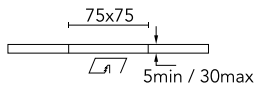

Easy Kap 80 Plus Square Fixed Optic Medium

Update

■ 05.7433.74 - Black

Recessed luminaire with LED light source. Power supply not included. Installation frame not necessary. Diffusing lens included.