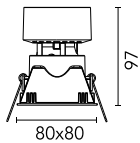

Easy Kap 80 Plus Square Fixed Optic Medium

Update

■ 05.7433.74 - Black

Recessed luminaire with LED light source. Power supply not included. Installation frame not necessary. Diffusing lens included.