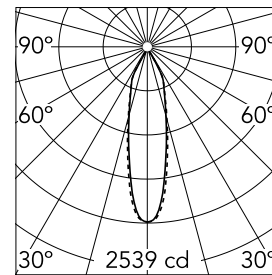

Number of heads	1	Net lumen (lm)	911
Lamp category	LED	Mountings	Ceiling recessed
Power (W)	13.4W	Environment	Indoor
CCT (K)	3000K		
CRI	90		

Optical

LED type	LED array
Light distribution	Symmetric
Optical type	Medium
Beam angle (°)	25
Beam angle C90-270 (°)	27
Efficiency (lm/W)	67