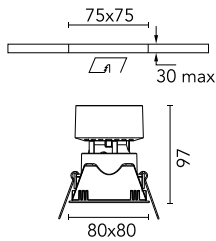

Easy Kap 80 Plus Square Fixed Optic Medium

Update

05.7432.GL - Gold

Recessed luminaire with LED light source. Power supply not included. Installation frame not necessary. Diffusing lens included.