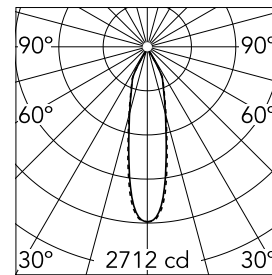

Number of heads	1	Net lumen (lm)	971
Lamp category	LED	Mountings	Ceiling recessed
Power (W)	13.4W	Environment	Indoor dry location
CCT (K)	3000K		
CRI	90		

Optical

LED type	LED array
Light distribution	Symmetric
Optical type	Medium
Beam angle (°)	25
Beam angle C90-270 (°)	26
Efficiency (lm/W)	72