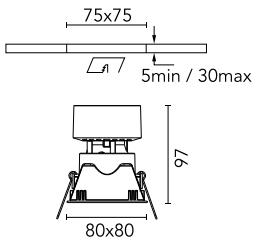

Easy Kap 80 Plus Square Fixed Optic Medium

Update

05.7432.CU - Copper

Recessed luminaire with LED light source. Power supply not included. Installation frame not necessary. Diffusing lens included.