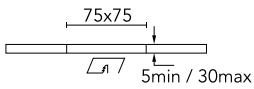

Easy Kap 80 Plus Square Fixed Optic Medium

Update

05.7432.B1 - White

Recessed luminaire with LED light source. Power supply not included. Installation frame not necessary. Diffusing lens included.