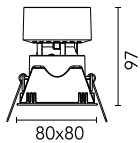

Easy Kap 80 Plus Square Fixed Optic Medium

Update

05.7432.B1 - White

Recessed luminaire with LED light source. Power supply not included. Installation frame not necessary. Diffusing lens included.