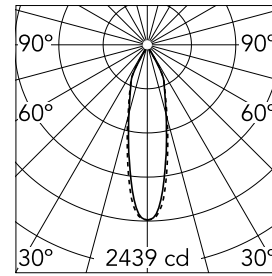

Number of heads	1	Net lumen (lm)	935
Lamp category	LED	Mountings	Ceiling recessed
Power (W)	13.4W	Environment	Indoor dry location
CCT (K)	3000K		
CRI	90		

Optical

LED type	LED array
Light distribution	Symmetric
Optical type	Medium
Beam angle (°)	25
Beam angle C90-270 (°)	27
Efficiency (lm/W)	69