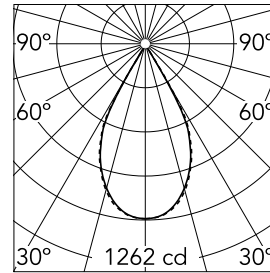

Number of heads	1	Net lumen (lm)	947
Lamp category	LED	Mountings	Ceiling recessed
Power (W)	13.4W	Environment	Indoor
CCT (K)	2700K		
CRI	90		

Optical

Lighting type	Direct
LED type	LED array
Light distribution	Symmetric
Optical type	Flood
Beam angle (°)	55
Beam angle C90-270 (°)	56
Efficiency (lm/W)	3