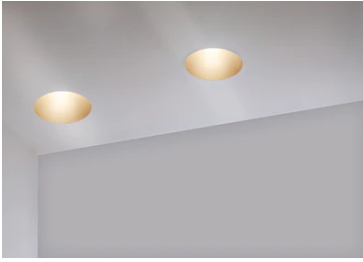

Easy Kap 80 Plus Square Fixed Optic Flood

■ 05.7409.74 - Black

Recessed luminaire with LED light source. Power supply not included. Installation frame not necessary. Diffusing lens included.

Main specifications

Number of heads	1	Net lumen (lm)	947
Lamp category	LED	Mountings	Ceiling recessed
Power (W)	13.4W	Environment	Indoor
CCT (K)	2700K		
CRI	90		

Optical

Lighting type	Direct
LED type	LED array
Light distribution	Symmetric
Optical type	Flood
Beam angle (°)	55
Beam angle C90-270 (°)	56
Efficiency (lm/W)	3

Certification / Marking

Physical

Color	Black	Spot diameter (mm)	80
Orientation	Fixed	Length (mm)	80
Trim	yes		
Recessed depth (mm)	150		
Weight (kg)	0,241		

Easy Kap 80 Plus Square Fixed Optic Flood

Non dimmable continuous current power supply. 15-30W, 220/240V -50/60Hz with power current selected through adjustable switch.
60.9592