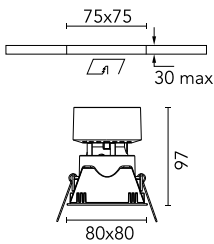

Easy Kap 80 Plus Square Fixed Optic Flood

■ 05.7409.74 - Black

Recessed luminaire with LED light source. Power supply not included. Installation frame not necessary. Diffusing lens included.