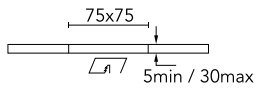

Easy Kap 80 Plus Square Fixed Optic Flood

Update

05.7408.BU - Blue

Recessed luminaire with LED light source. Power supply not included. Installation frame not necessary. Diffusing lens included.