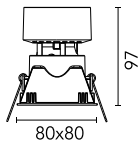

Easy Kap 80 Plus Square Fixed Optic Flood

Update

05.7408.BU - Blue

Recessed luminaire with LED light source. Power supply not included. Installation frame not necessary. Diffusing lens included.