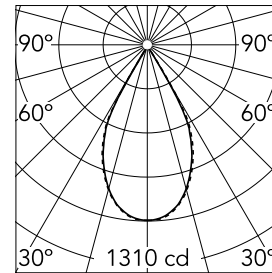

Number of heads	1	Net lumen (lm)	973
Lamp category	LED	Mountings	Ceiling recessed
Power (W)	13.4W	Environment	Indoor dry location
CCT (K)	3000K		
CRI	90		

Optical

Lighting type	Direct
LED type	LED array
Light distribution	Symmetric
Optical type	Flood
Beam angle (°)	55
Beam angle C90-270 (°)	56
Efficiency (lm/W)	72