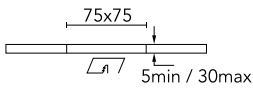

Easy Kap 80 Plus Square Fixed Optic Flood

Update

05.7408.B1 - White

Recessed luminaire with LED light source. Power supply not included. Installation frame not necessary. Diffusing lens included.