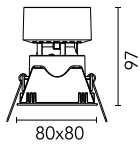

Easy Kap 80 Plus Square Fixed Optic Flood

Update

05.7408.B1 - White

Recessed luminaire with LED light source. Power supply not included. Installation frame not necessary. Diffusing lens included.