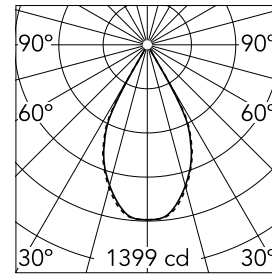

Number of heads	1	Net lumen (lm)	1099
Lamp category	LED	Mountings	Ceiling recessed
Power (W)	13.4W	Environment	Indoor dry location
CCT (K)	3000K		
CRI	90		

Optical

Lighting type	Direct
LED type	LED array
Light distribution	Symmetric
Optical type	Flood
Beam angle (°)	55
Beam angle C90-270 (°)	56
Efficiency (lm/W)	82